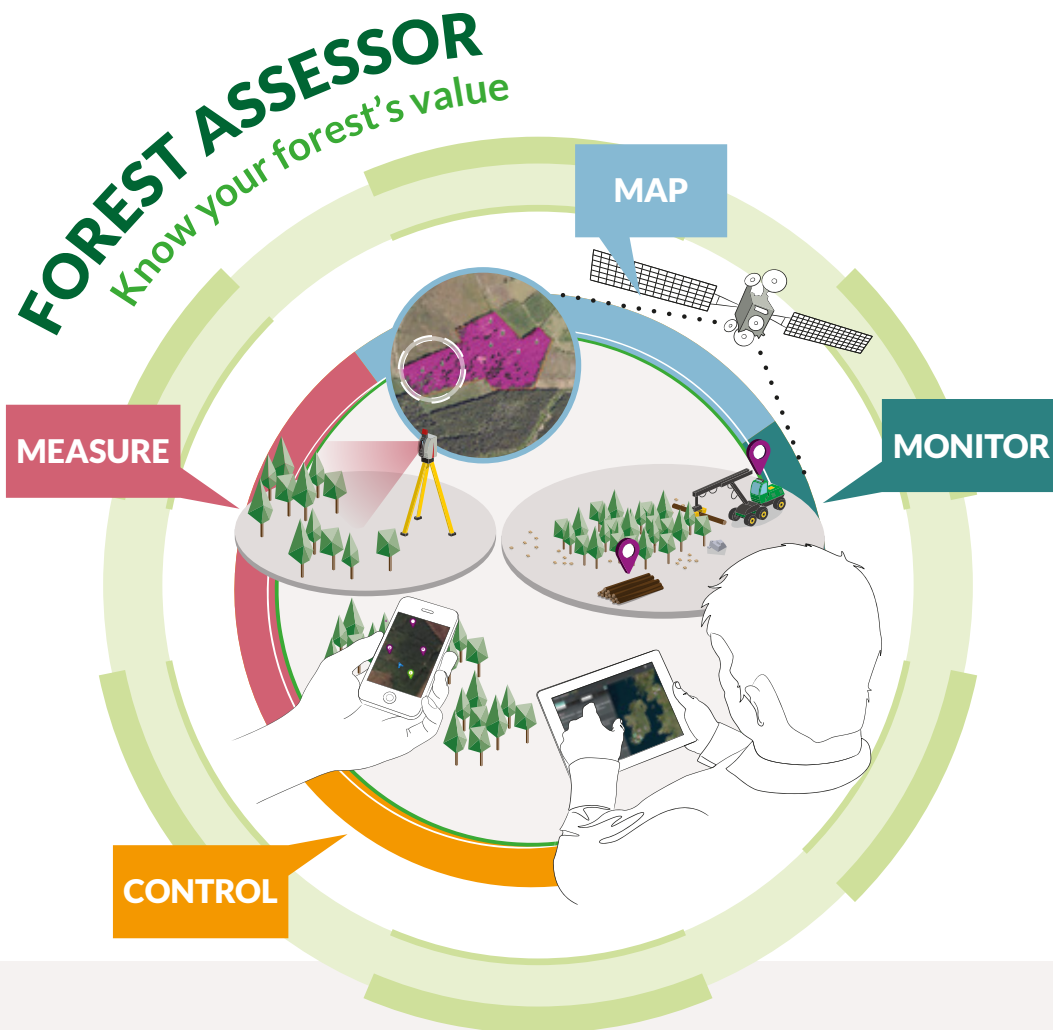

Forest Assessor is a new service provided by IFA to private forest owners, in association with Treemetrics, who are international leaders in forest measurement, valuation and timber yield optimisation.

Why use Forest Assessor?

- The Forest Assessor system gives you an accurate valuation of the timber in your forest with up to date market prices
- It provides you with a detailed breakdown of the products in your forest i.e. sawlog, pallet, stake, pulp, and explains precisely how the value is calculated
- Area maps and satellite imagery highlight clearly the situation on the ground.

IFA Farm Forestry Members will receive a 25% discount on the cost of this service.

To discuss the Forest Assessor service please call IFA on 1890 989 398.

How does the service work?

MAP – we use a web based mapping system to analyse the number and distribution of trees in your forest and to plan your inventory

MEASURE – our foresters use laser scanning equipment to collect measurements at various locations throughout the forest. This gives us a highly accurate picture of the precise state of all trees in your forest and allows us to categorise them for you by species, size and location.

MONITOR – Real and up-to-date market prices will be used to value the timber in your forest. You will be able to monitor your forest's value, and its condition both online and through automatically generated reports.

CONTROL – With all of the information on your forest available in one place and updating continually, you will be able to make better informed decisions, at the right moments in time to maximise the value returned by your forest.

Cost

Prices of Forest Assessor for IFA Farm Forestry members (excluding VAT). This price includes 25% discount exclusive to IFA Farm Forestry members.

Breakdown of charges	Thinnings	Clearfell
Mapping, inventory planning & data processing	€200	€300
Data collection charge/ha (equipment, labour)	€20/ha	€40/ha
Valuation report	€100	€200
Based on a 10 hectare Forest, the cost of the Forest Assessor to you would be	€500	€900

How to book the service

IFA is the sole booking agent for the Forest Assessor service.

- Call IFA on 1890-989398. A dedicated staff member will discuss the service with you.
- You must provide the address (townland) or GPS coordinate of your forest so your site can be identified.
- Treemetrics will contact you once the service has been booked to arrange a site visit.
- Once the analysis has been complete, a report will be posted to you. You will also be provided with a username and password if you wish to view your report online.